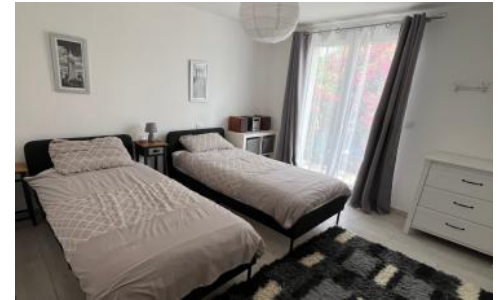

Oleander Villa

Region: Languedoc | Colombiers

Sleeps: 6 Bedrooms: 3 Bathrooms: 2

Twin Room