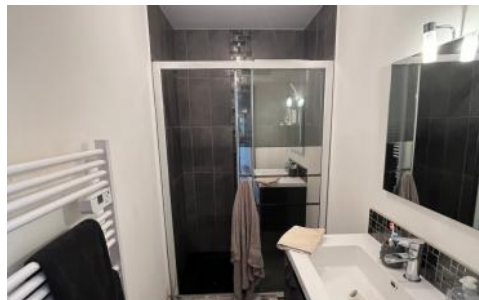

Oleander Villa

Region: Languedoc | Colombiers

Sleeps: 6 **Bedrooms:** 3 **Bathrooms:** 2

Layout

Entrance Hall entering onto:

Kitchen/Lounge/Diner

A large open plan kitchen/lounge/diner with fully-equipped provencal style kitchen with electric oven, electric ceramic hob, built-in microwave, built-in fridge freezer and dishwasher.

Utility Room

With additional large fridge/freezer, washing machine and tumble dryer.

Master Bedroom

Large master bedroom with king-sized bed and ample wardrobe and drawer space with patio doors leading out to the dining terrace area and pool, Ensuite shower room with Italian shower, double wash hand basin and WC.

Double Bedroom

Light and airy double room with a 140cm x 200cm bed.

Twin Room

Light and airy twin room with two single beds.

Family Shower Room

With modern shower and basin serving the two rooms.

Separate WC

Oleander Villa

Region: Languedoc | Colombiers

Sleeps: 6 Bedrooms: 3 Bathrooms: 2

Dining Area

Twin Room

Master En-Suite

Shower Room

Port on the Canal du Midi