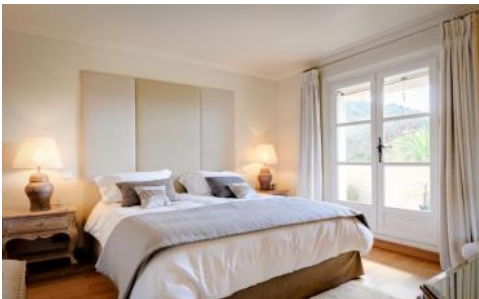

Villa Florentina

Region: Cote d'Azur

Sleeps: 10 Bedrooms: 5