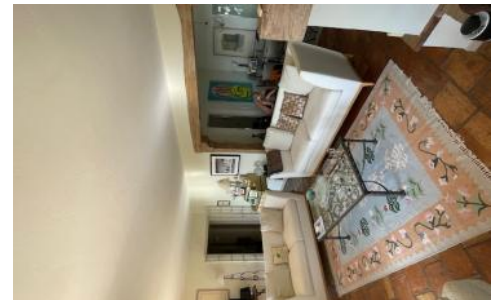

Bougainvillea

Region: Cote d'Azur | Vence

Sleeps: 6 Bedrooms: 3 Bathrooms: 3

Photos