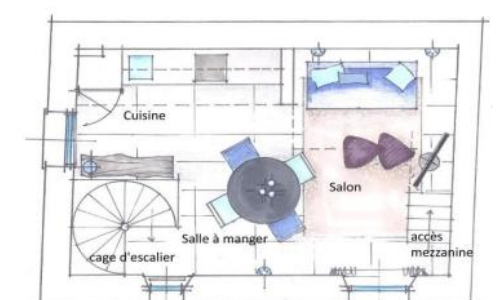

Maison du Port

Region: Cote d'Azur

Sleeps: 4 Bedrooms: 2

Photos