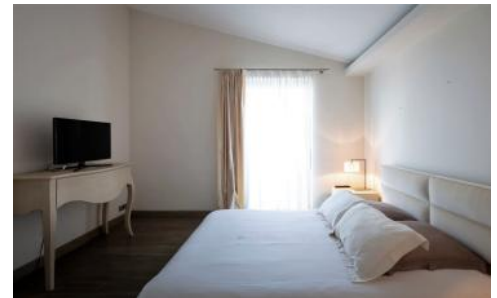

Bastide de St Joseph

Region: Cote d'Azur

Sleeps: 16 Bedrooms: 8

Photos