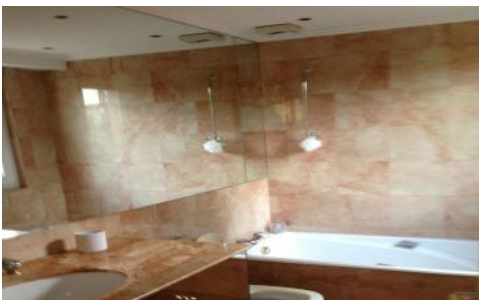

Apartment de Golfe-Juan, Palais Napoleon

Region: Cote d'Azur

Sleeps: 4 Bedrooms: 2

Photos