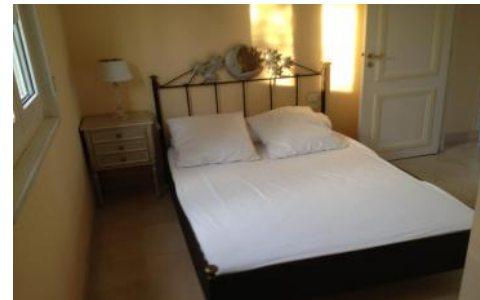

Apartment de Golfe-Juan, Palais Napoleon

Region: Cote d'Azur

Sleeps: 4 **Bedrooms:** 2

Overview

Superbly located apartment with two bedrooms located right on the seafront of the Golfe de Juan. Situated midway between Cannes and Juan les Pins. Walk 20 steps for your early morning dip in the Med. Shops, restaurants etc all nearby. Situated in a luxury residence right on the seafront with shared heated pool, sauna, hammam, jacuzzi, Gym, and concierge on-site 24/7. Terrace and small garden. Private secure parking.

Apartment consists of two bedrooms and living area with en suite bathrooms plus a separate WC. Well-equipped kitchen.

Good-sized 40m2 terrace and small garden.

Garage and private, secure parking in basement

Sleeps: 4 **Bedrooms:** 2

Layout

Two bedrooms with en suite + separate WC.

More Info

Garage and parking.

Terrace and garden.

Ground floor.

Situated in a luxury residence right on the seafront with pool, sauna, hammam, jacuzzi, Gym, and concierge on-site 24/7.

Apartment de Golfe-Juan, Palais Napoleon

Region: Cote d'Azur

Sleeps: 4 Bedrooms: 2

Location

Apartment de Golfe-Juan, Palais Napoleon

Region: Cote d'Azur

Sleeps: 4 Bedrooms: 2

Photos