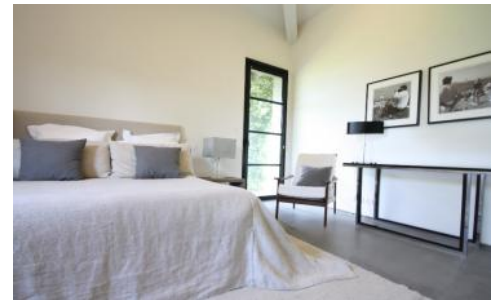

Grand Bungalow Ramatuelle

Region: Cote d'Azur

Sleeps: 12 Bedrooms: 6

Photos